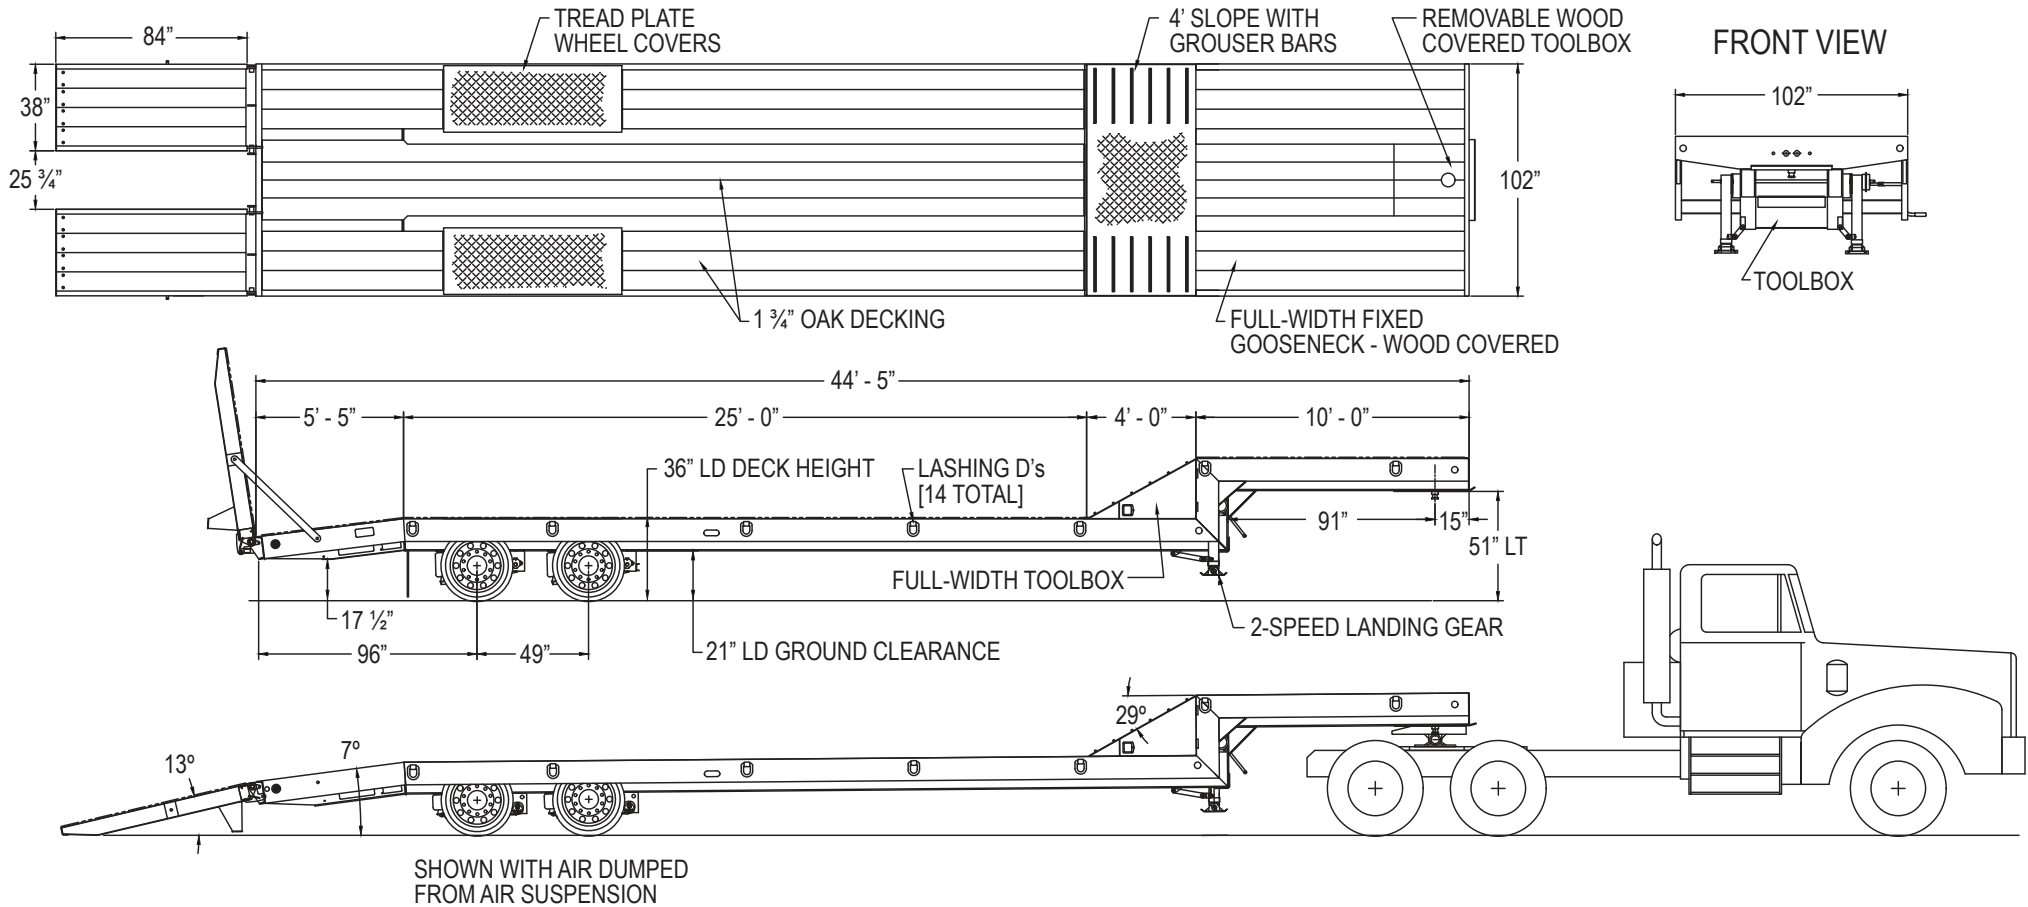

PT35L Paver Trailer with Air Ramps Code 443-001

ROGERS BROTHERS CORPORATION

100 Orchard Street
Albion, PA 16401 USA
www.rogerstrailers.com

Toll Free: 800-441-9880
Phone: 814-756-4121
FAX: 814-756-4830

Copyright © 2019 Rogers Brothers Corporation

NOTES: ALL ILLUSTRATIONS, WEIGHTS, AND SPECIFICATIONS ARE APPROXIMATE. THESE MAY VARY WITH MODEL CHANGES AND ARE SUBJECT TO ENGINEERING REVISION AS REQUIRED.