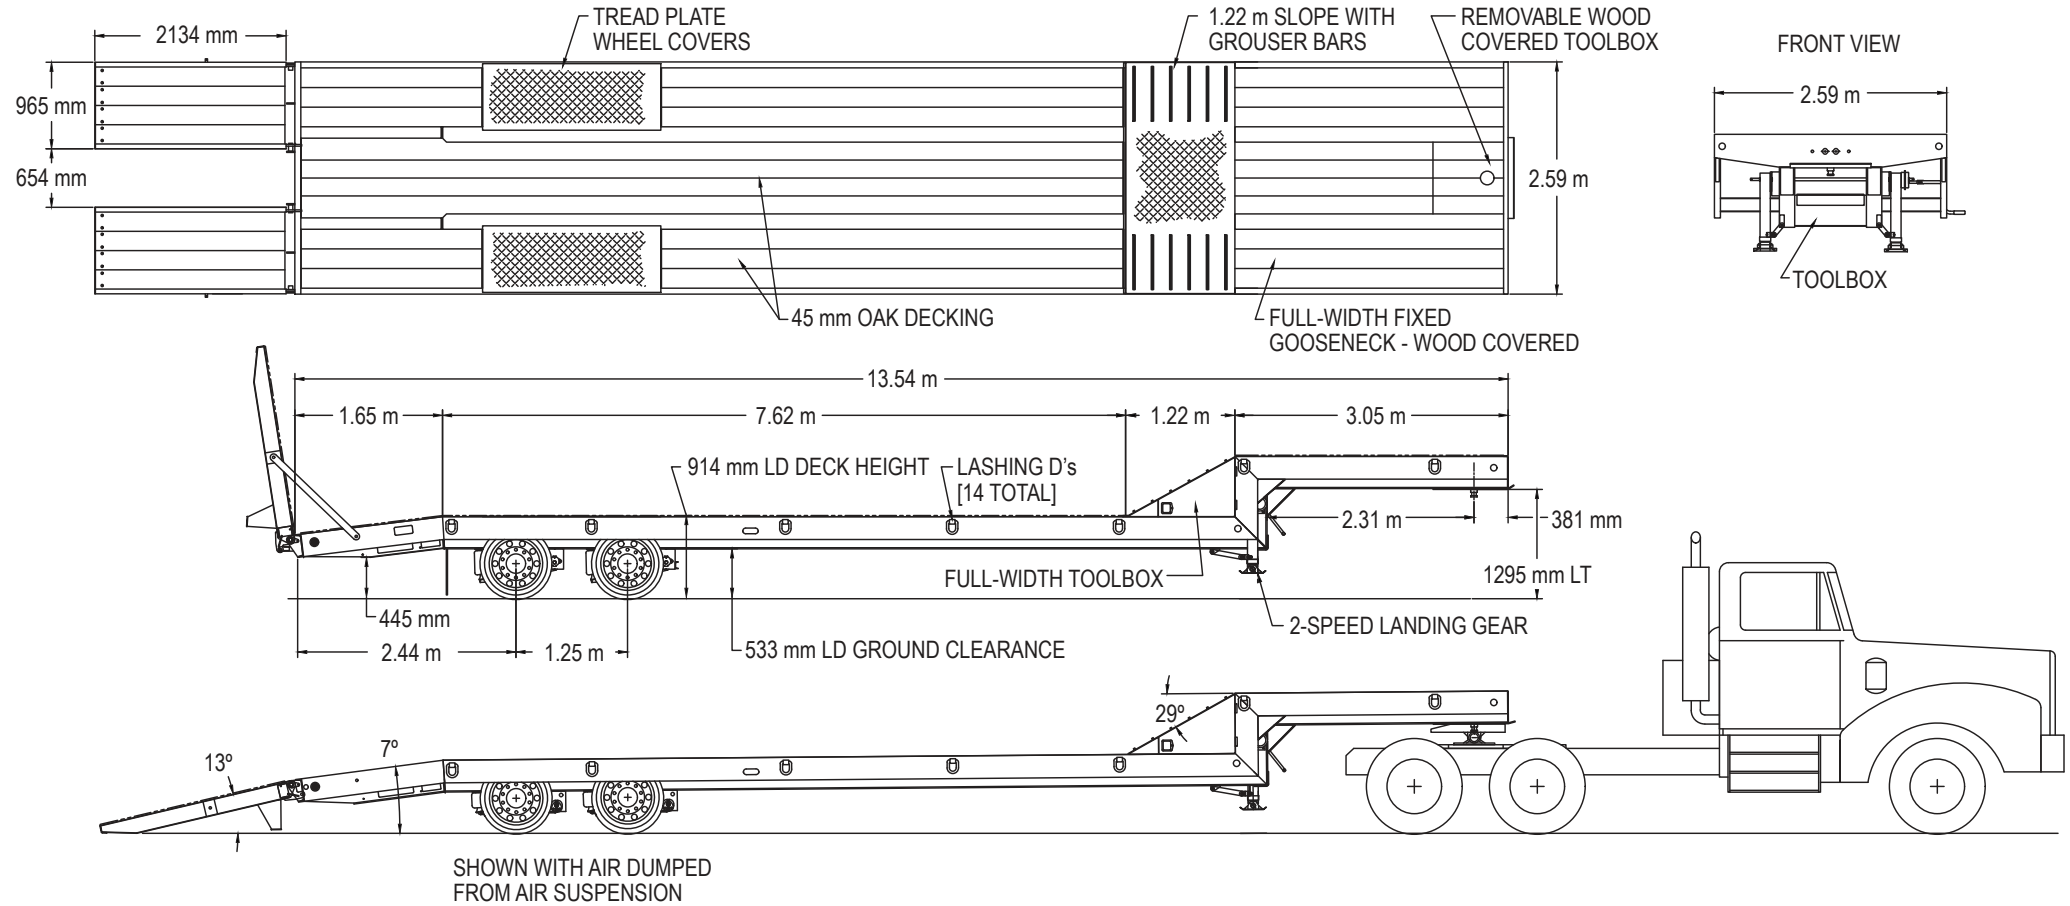

PT35L Paver Trailer with Air Ramps Code 443-001

ROGERS BROTHERS CORPORATION

100 Orchard Street
Albion, PA 16401 USA
www.rogerstrailers.com

Toll Free: 800-441-9880
Phone: 814-756-4121
FAX: 814-756-4830

Copyright © 2019 Rogers Brothers Corporation

NOTES: ALL ILLUSTRATIONS, WEIGHTS, AND SPECIFICATIONS ARE APPROXIMATE. THESE MAY VARY WITH MODEL CHANGES AND ARE SUBJECT TO ENGINEERING REVISION AS REQUIRED.