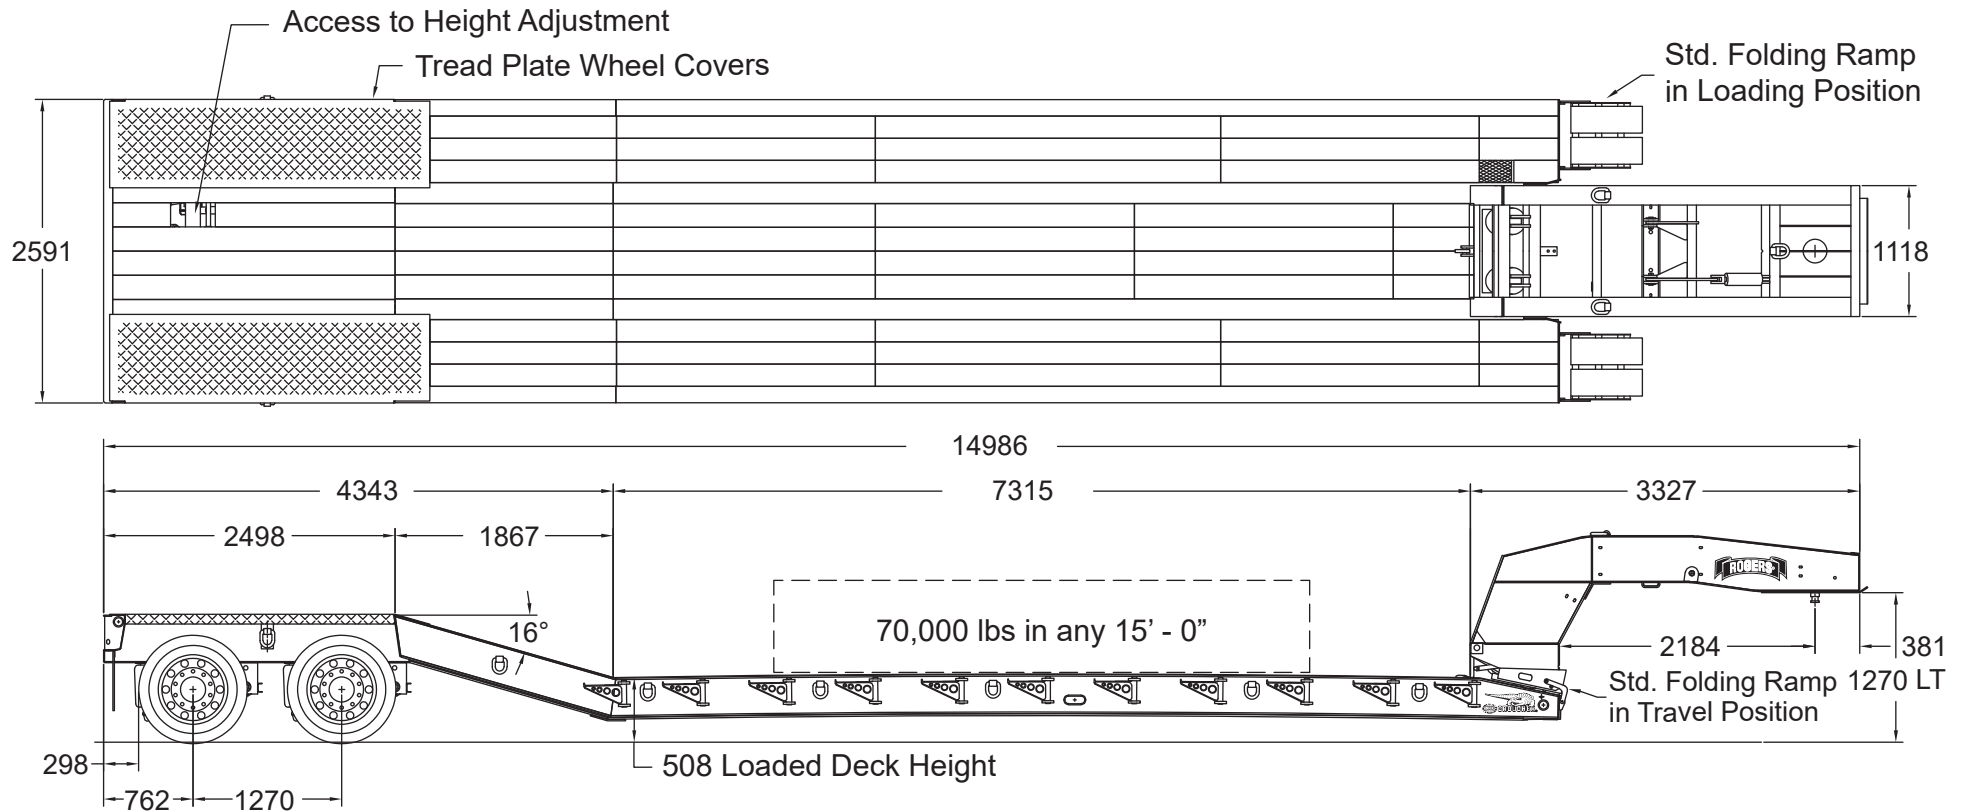

CR35GR - NoFoot™ 35-ton Gentle Riser™ Deck

Code 555-010

NOTE: All Dimensions in MM

ROGERS BROTHERS CORPORATION

100 Orchard Street
Albion, PA 16401 USA
www.rogerstrailers.com

Toll Free: 800-441-9880
Phone: 814-756-4121
FAX: 814-756-4830