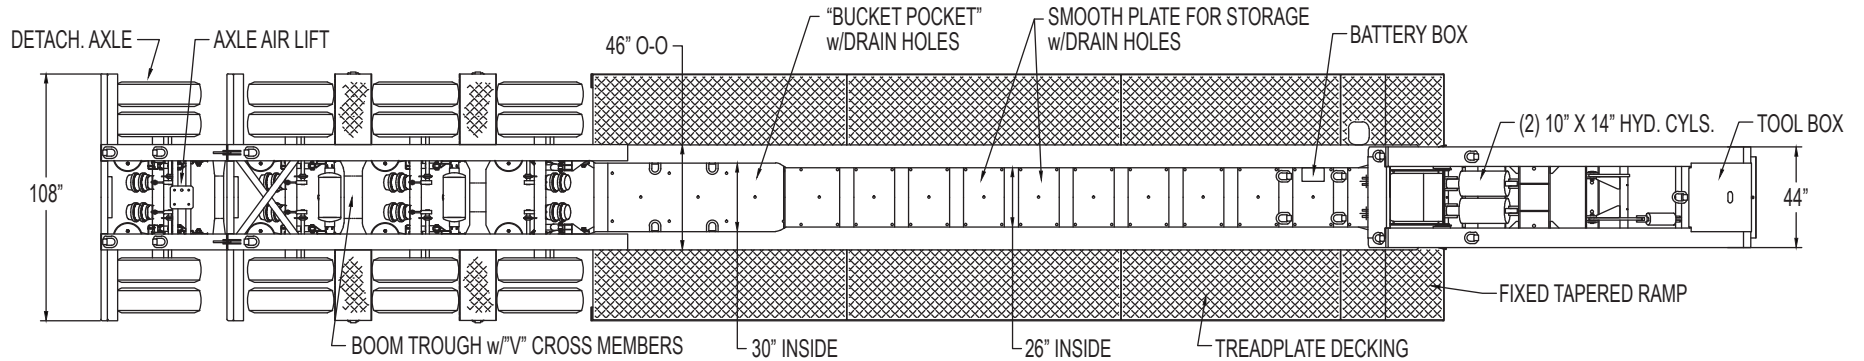

# SP65DS - ULTIMA™ Series 65-ton Drop Side Deck Trailer Code 676-011

(16) - 275/70R22.5 RADIAL TUBELESS TIRES  
ALL AIR RIDE SUSPENSIONS