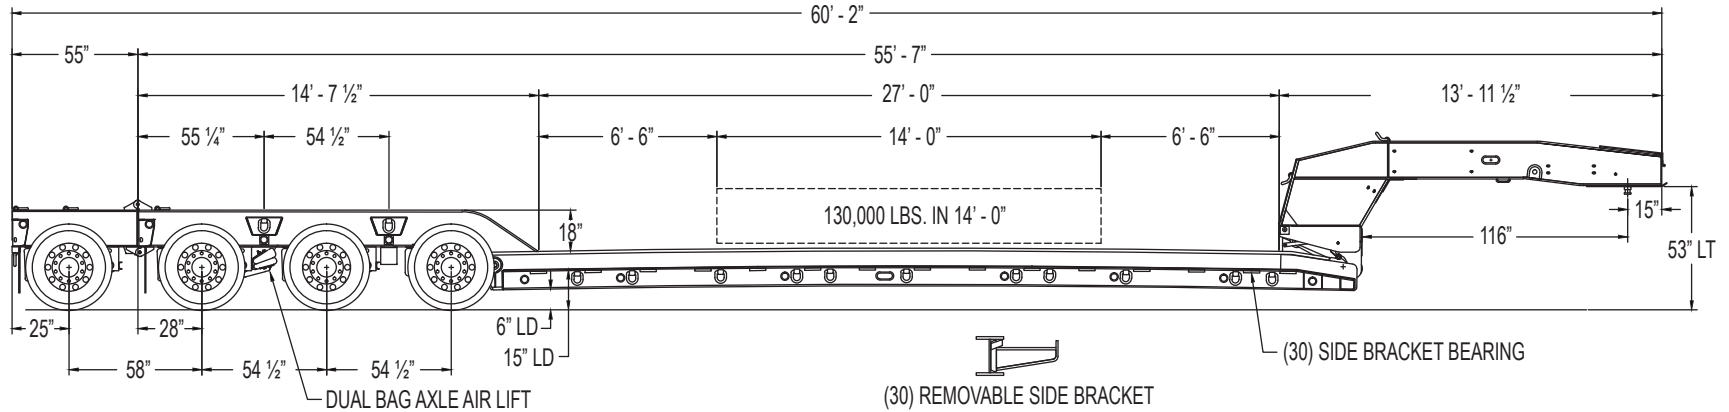

# SP65DS - ULTIMA™ Series 65-ton Drop Side Deck Trailer Code 676-011

(16) - 275/70R22.5 RADIAL TUBELESS TIRES  
ALL AIR RIDE SUSPENSIONS