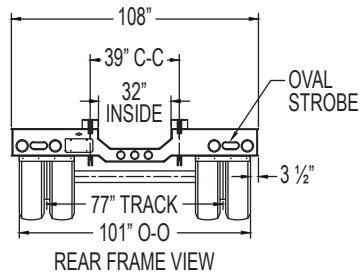

# SP65DS - ULTIMA™ Series 65-ton Drop Side Deck Trailer Code 676-011

(16) - 275/70R22.5 RADIAL TUBELESS TIRES  
ALL AIR RIDE SUSPENSIONS