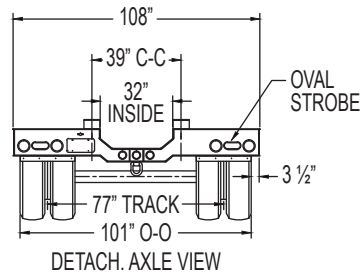

# SP65DS - ULTIMA™ Series 65-ton Drop Side Deck Trailer Code 676-011

(16) - 275/70R22.5 RADIAL TUBELESS TIRES  
ALL AIR RIDE SUSPENSIONS