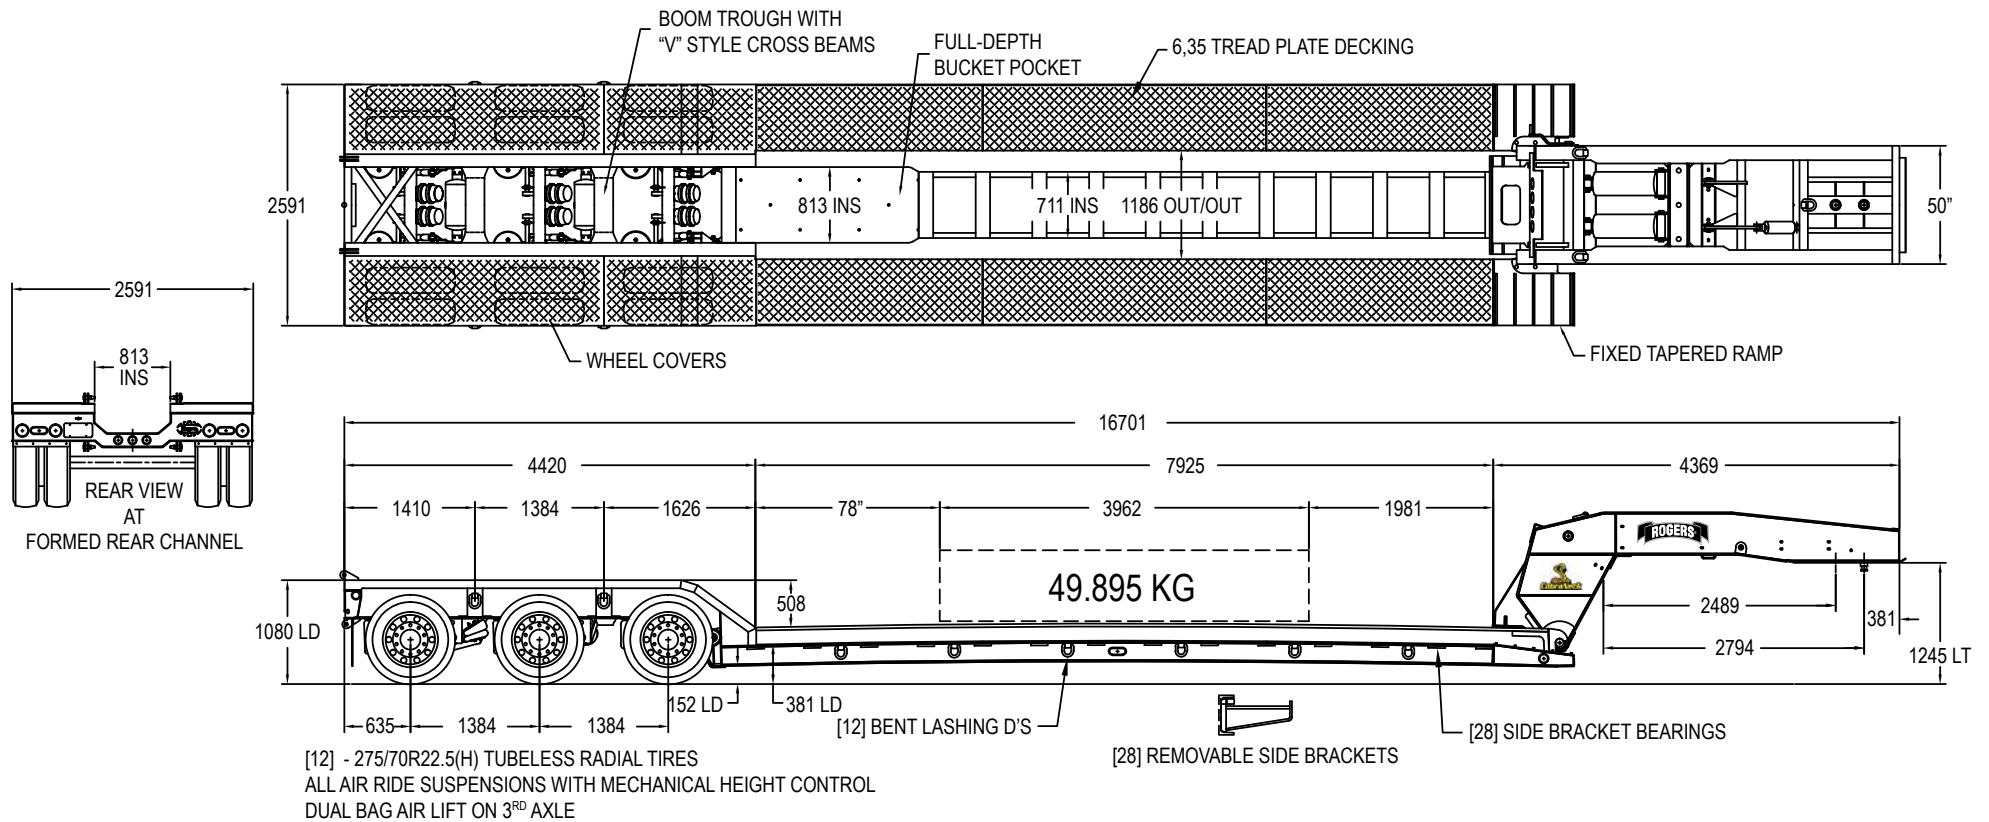

CN55DS - CobraNeck™ 55-ton Drop Sides Deck

Code 586-001

NOTE: All Dimensions in MM

ROGERS BROTHERS CORPORATION

100 Orchard Street
Albion, PA 16401 USA
www.rogerstrailers.com

Toll Free: 800-441-9880
Phone: 814-756-4121
FAX: 814-756-4830