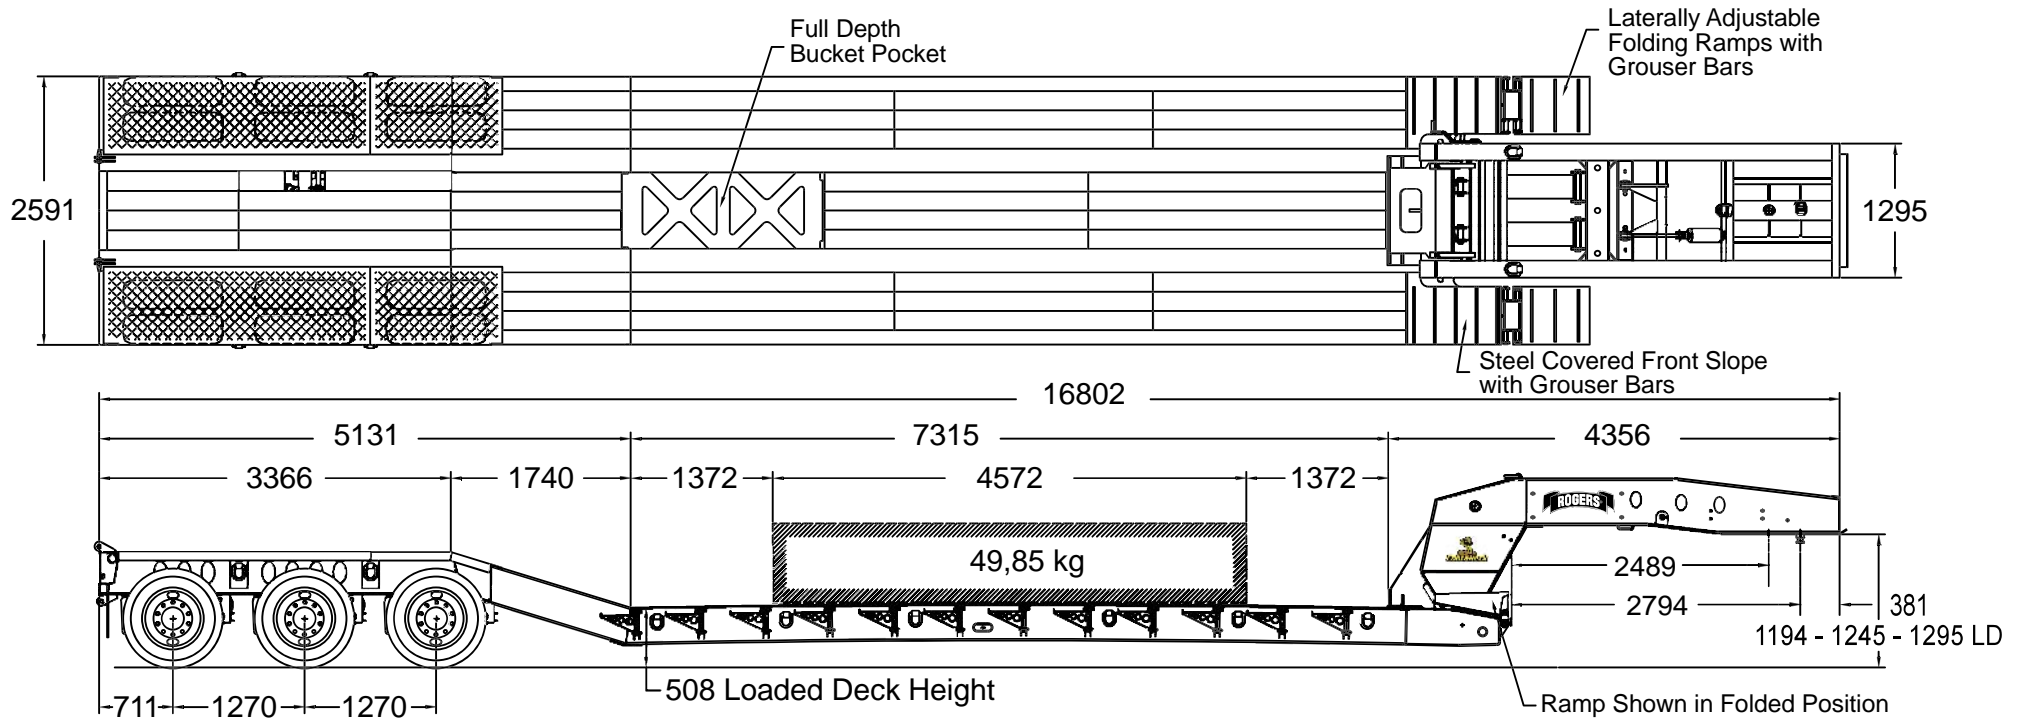

CN55GR - CobraNeck™ 55-ton Gentle Riser™ Deck

Code 658-002

NOTE: All Dimensions in MM

ROGERS BROTHERS CORPORATION

100 Orchard Street
Albion, PA 16401 USA
www.rogerstrailers.com

Toll Free: 800-441-9880
Phone: 814-756-4121
FAX: 814-756-4830