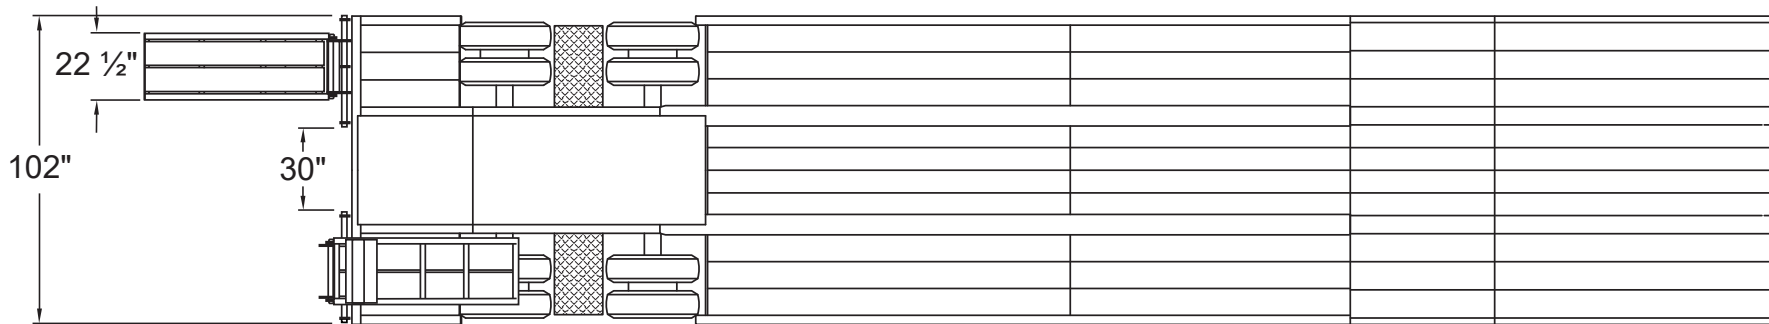

MH35L Fixed Gooseneck Trailer Code 442-001

ROGERS BROTHERS CORPORATION

100 Orchard Street
Albion, PA 16401 USA
www.rogerstrailers.com

Toll Free: 800-441-9880
Phone: 814-756-4121
FAX: 814-756-4830

Copyright © 2016 Rogers Brothers Corporation

NOTES: ALL ILLUSTRATIONS, WEIGHTS, AND SPECIFICATIONS ARE APPROXIMATE. THESE MAY VARY WITH MODEL CHANGES AND ARE SUBJECT TO ENGINEERING REVISION AS REQUIRED.