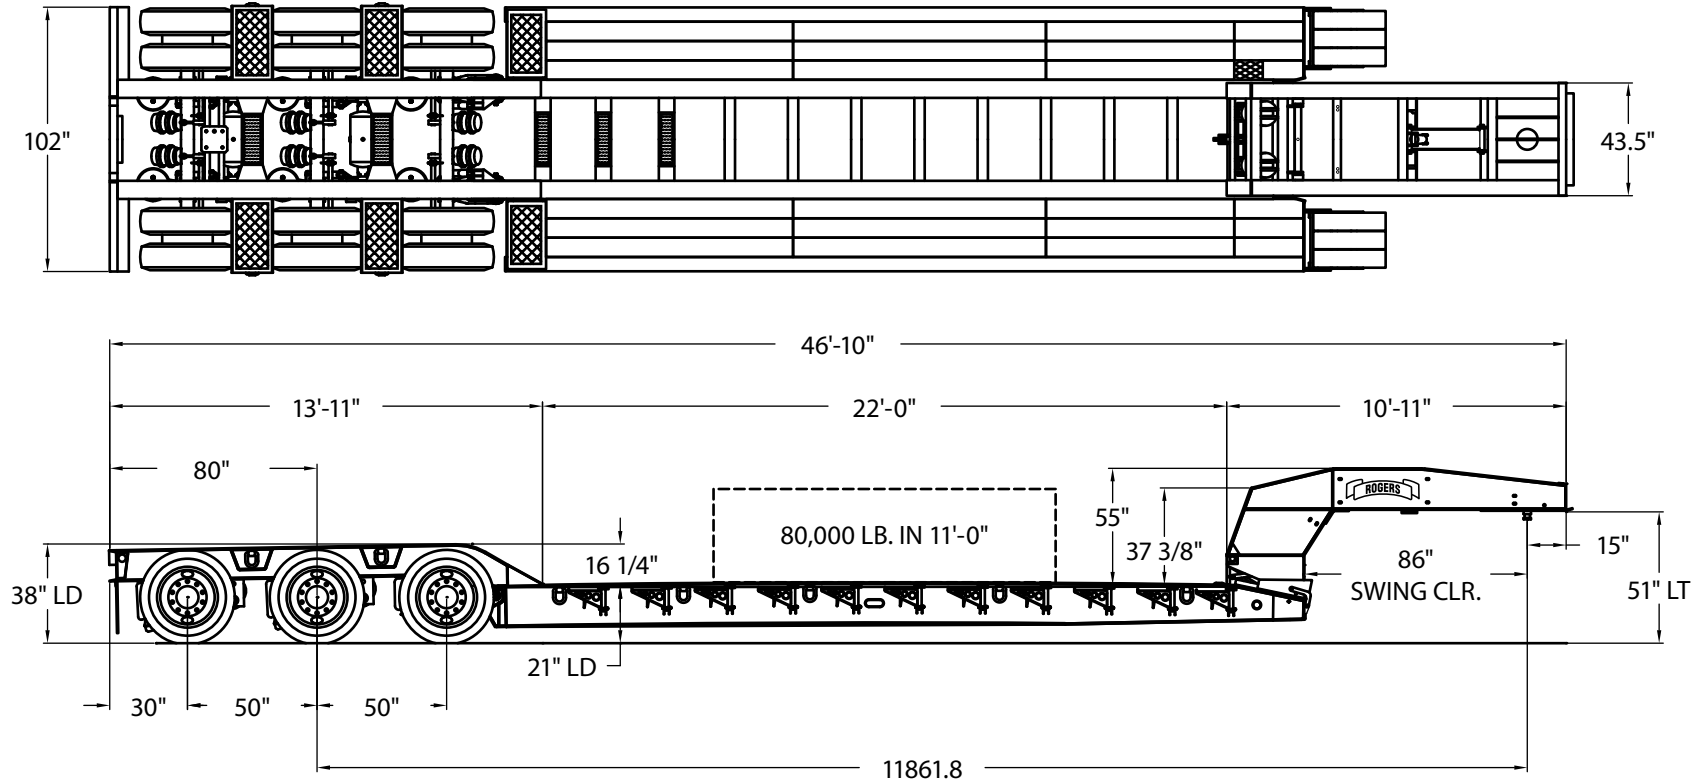

SP40PL Detachable Gooseneck Trailer

Trailer Code 650-000

ROGERS BROTHERS CORPORATION

100 Orchard Street
Albion, PA 16401 USA
www.rogerstrailers.com

Toll Free: 1-800-441-9880
Phone: 814-756-4121
Fax: 814-756-4830

Copyright © 2008 Rogers Brothers Corporation

NOTES: DIMENSIONS ARE IN FEET-INCHES. ALL WEIGHT DISTRIBUTIONS ARE ESTIMATED. ALL ILLUSTRATIONS, WEIGHTS, AND SPECIFICATIONS ARE APPROXIMATE. THESE MAY VARY WITH MODEL CHANGES. SUBJECT TO ENGINEERING REVISION AS REQUIRED.