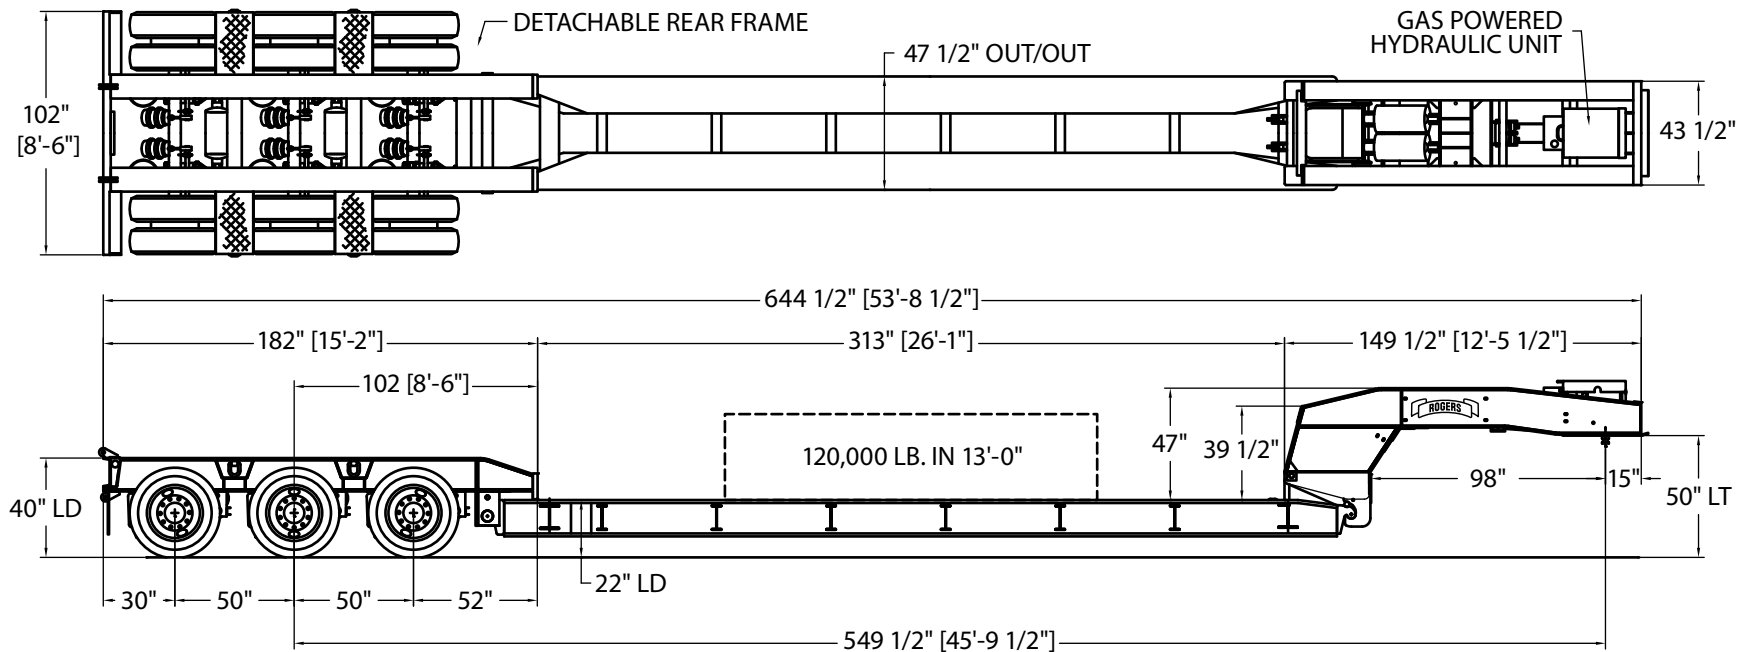

SP60IB-3XDR Detachable Rear Trailer

Trailer Code 668-00X • Jeep Dolly Code 161-001

ROGERS BROTHERS CORPORATION

100 Orchard Street
Albion, PA 16401 USA
www.rogerstrailers.com

Toll Free: 1-800-441-9880
Phone: 814-756-4121
Fax: 814-756-4830

Copyright © 2008 Rogers Brothers Corporation

NOTES: DIMENSIONS ARE IN FEET-INCHES. ALL WEIGHT DISTRIBUTIONS ARE ESTIMATED. ALL ILLUSTRATIONS, WEIGHTS, AND SPECIFICATIONS ARE APPROXIMATE. THESE MAY VARY WITH MODEL CHANGES. SUBJECT TO ENGINEERING REVISION AS REQUIRED.