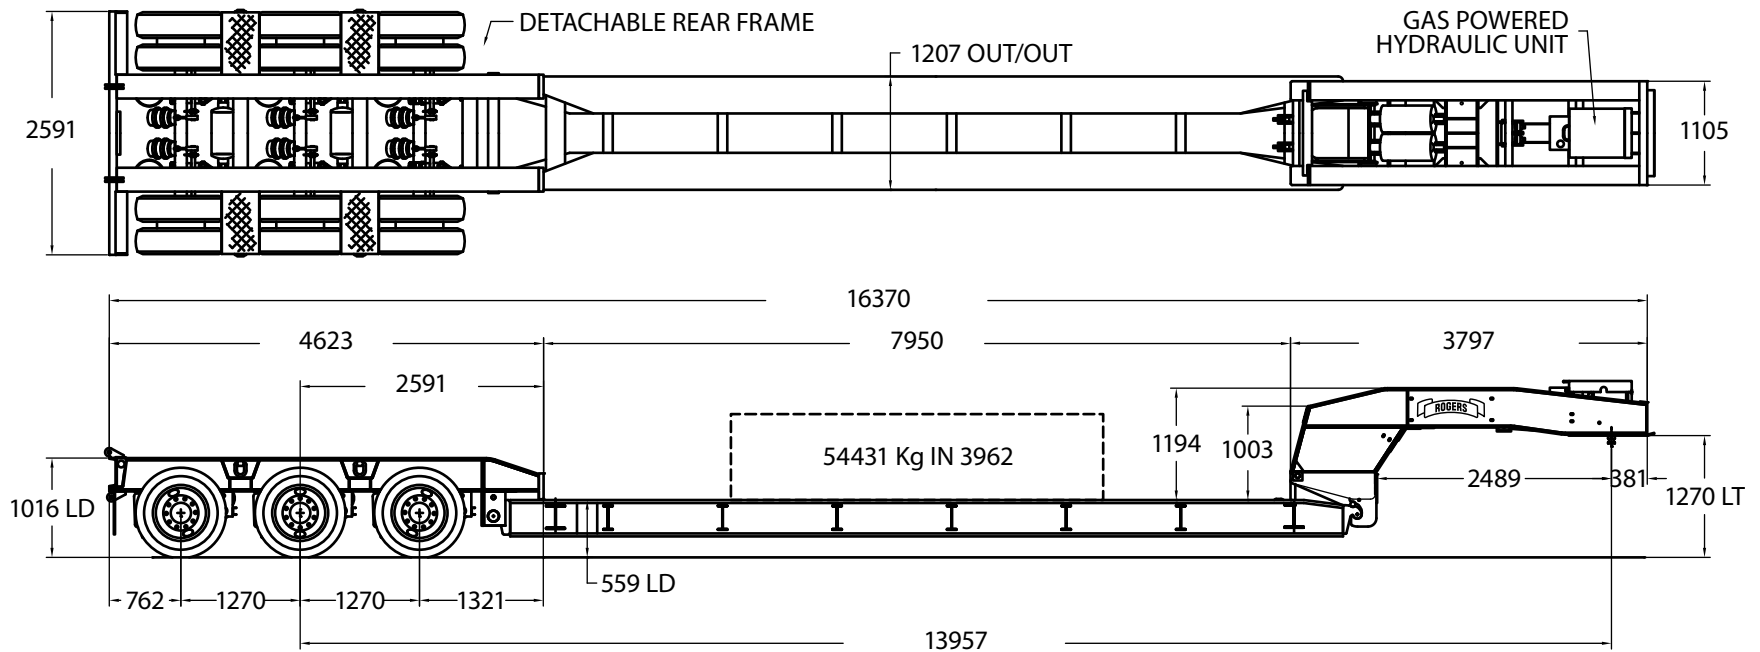

# SP60IB-3XDR Detachable Rear Trailer

## Trailer Code 668-00X • Jeep Dolly Code 161-001

NOTES: DIMENSIONS ARE IN MILLIMETERS. ALL WEIGHT DISTRIBUTIONS ARE ESTIMATED. ALL ILLUSTRATIONS, WEIGHTS, AND SPECIFICATIONS ARE APPROXIMATE. THESE MAY VARY WITH MODEL CHANGES. SUBJECT TO ENGINEERING REVISION AS REQUIRED.