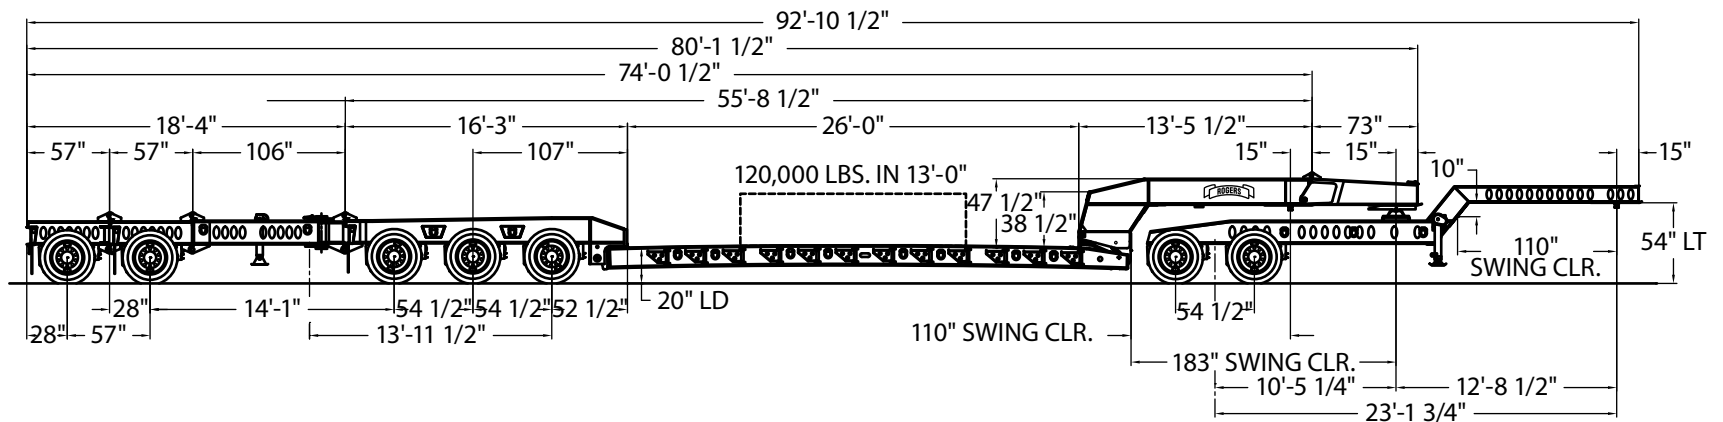

SP60PL-3XDR Detachable Gooseneck Trailer Code 315-003 • Jeep Dolly Code 161-001

ROGERS BROTHERS CORPORATION

100 Orchard Street Toll Free: 1-800-441-9880
Albion, PA 16401 USA Phone: 814-756-4121
www.rogerstrailers.com Fax: 814-756-4830

Copyright © 2008 Rogers Brothers Corporation

NOTES: DIMENSIONS ARE IN FEET-INCHES. ALL WEIGHT DISTRIBUTIONS ARE ESTIMATED. ALL ILLUSTRATIONS, WEIGHTS, AND SPECIFICATIONS ARE APPROXIMATE. THESE MAY VARY WITH MODEL CHANGES. SUBJECT TO ENGINEERING REVISION AS REQUIRED.