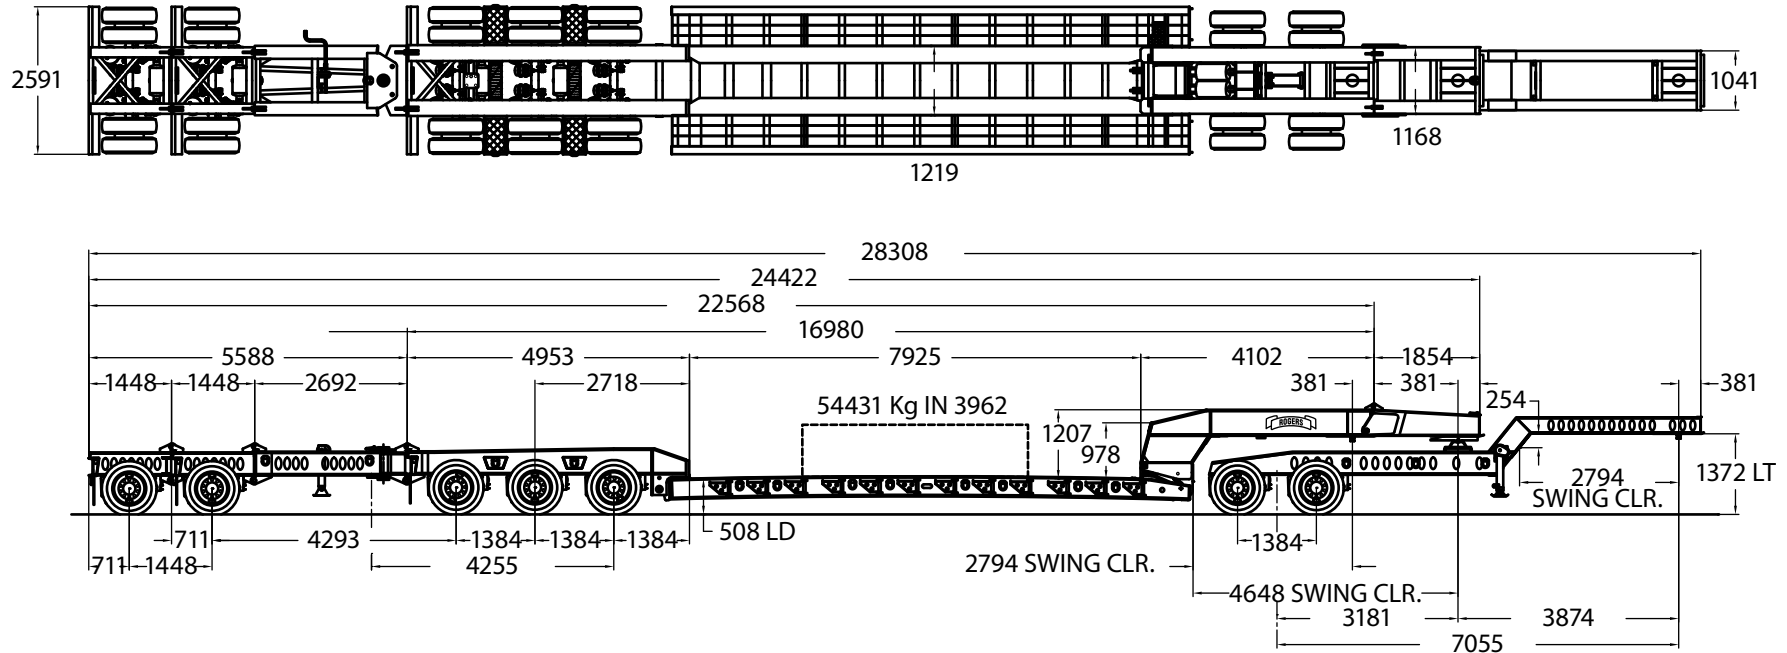

SP60PL-3XDR Detachable Gooseneck Trailer Code 315-003 • Jeep Dolly Code 161-001

ROGERS BROTHERS CORPORATION

100 Orchard Street Toll Free: 1-800-441-9880
 Albion, PA 16401 USA Phone: 814-756-4121
 www.rogerstrailers.com Fax: 814-756-4830

Copyright © 2008 Rogers Brothers Corporation

NOTES: DIMENSIONS ARE IN MILLIMETERS. ALL WEIGHT DISTRIBUTIONS ARE ESTIMATED. ALL ILLUSTRATIONS, WEIGHTS, AND SPECIFICATIONS ARE APPROXIMATE. THESE MAY VARY WITH MODEL CHANGES. SUBJECT TO ENGINEERING REVISION AS REQUIRED.