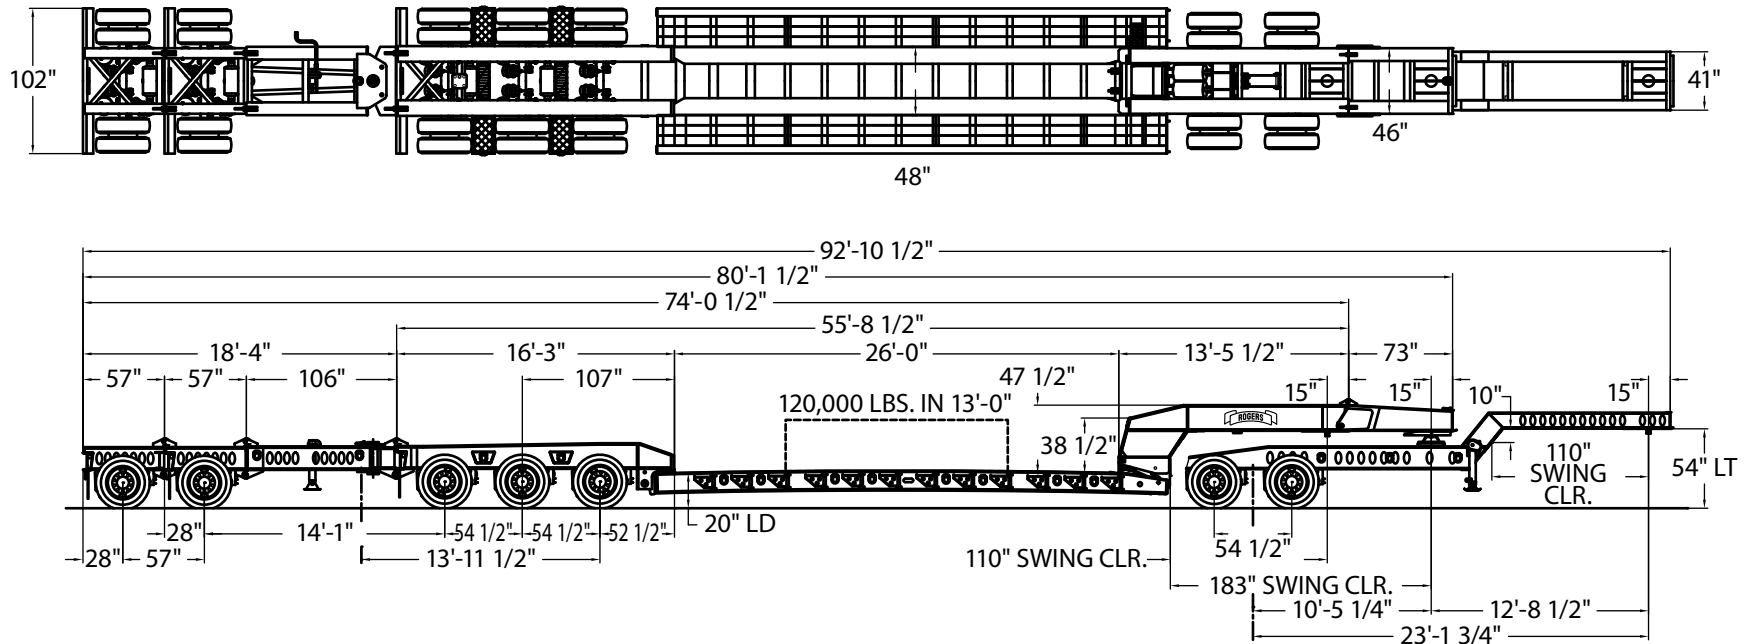

SP60PL Detachable Gooseneck Trailer Code 667-005 • Jeep Dolly Code 161-001

ROGERS BROTHERS CORPORATION

100 Orchard Street Toll Free: 1-800-441-9880
 Albion, PA 16401 USA Phone: 814-756-4121
 www.rogerstrailers.com Fax: 814-756-4830

Copyright © 2008 Rogers Brothers Corporation

NOTES: DIMENSIONS ARE IN FEET-INCHES. ALL WEIGHT DISTRIBUTIONS ARE ESTIMATED. ALL ILLUSTRATIONS, WEIGHTS, AND SPECIFICATIONS ARE APPROXIMATE. THESE MAY VARY WITH MODEL CHANGES. SUBJECT TO ENGINEERING REVISION AS REQUIRED.