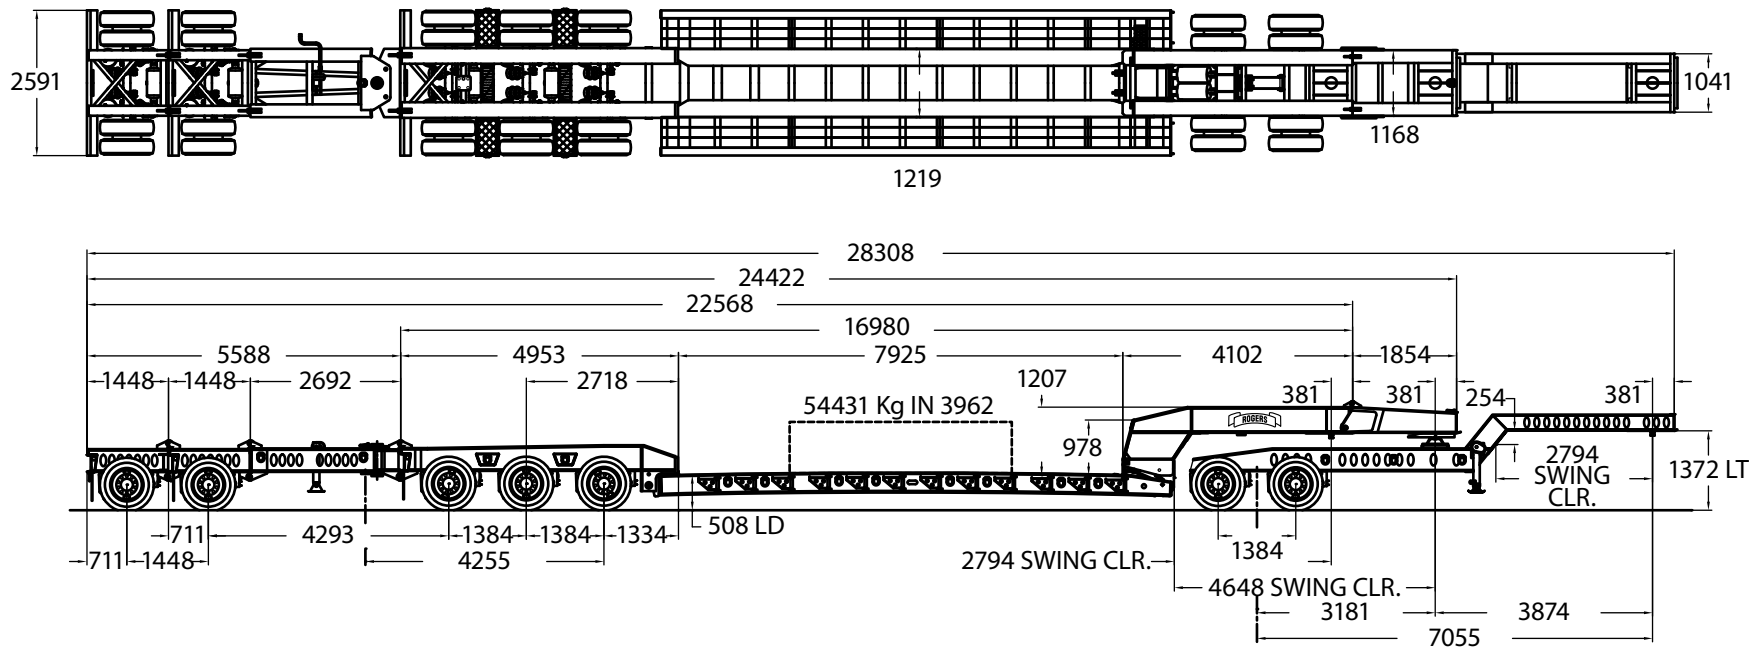

SP60PL Detachable Gooseneck Trailer Code 667-005 • Jeep Dolly Code 161-001

ROGERS BROTHERS CORPORATION

100 Orchard Street Toll Free: 1-800-441-9880
 Albion, PA 16401 USA Phone: 814-756-4121
 www.rogerstrailers.com Fax: 814-756-4830

Copyright © 2008 Rogers Brothers Corporation

NOTES: DIMENSIONS ARE IN MILLIMETERS. ALL WEIGHT DISTRIBUTIONS ARE ESTIMATED. ALL ILLUSTRATIONS, WEIGHTS, AND SPECIFICATIONS ARE APPROXIMATE. THESE MAY VARY WITH MODEL CHANGES. SUBJECT TO ENGINEERING REVISION AS REQUIRED.