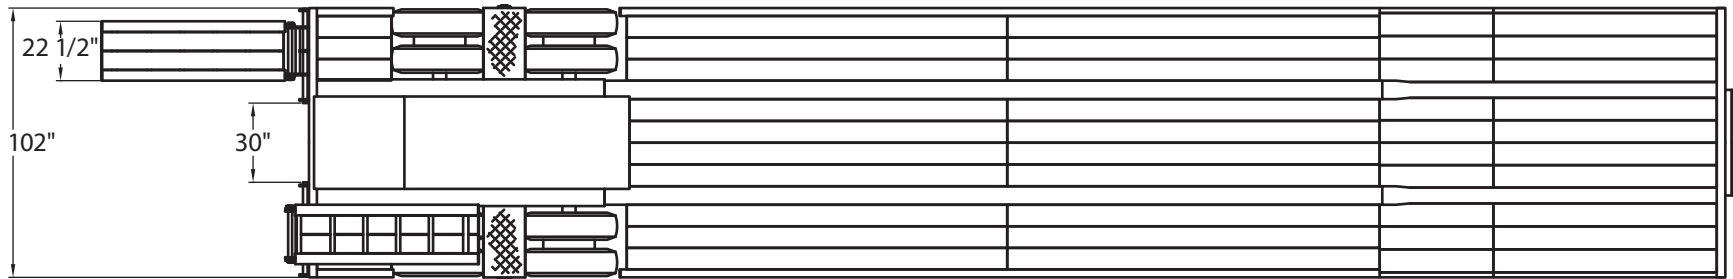

MH35 Fixed Gooseneck Trailer Code 442-000

ROGERS BROTHERS CORPORATION

100 Orchard Street Toll Free: 1-800-441-9880
 Albion, PA 16401 USA Phone: 814-756-4121
 www.rogerstrailers.com Fax: 814-756-4830

Copyright © 2008 Rogers Brothers Corporation

NOTES: DIMENSIONS ARE IN FEET-INCHES. ALL WEIGHT DISTRIBUTIONS ARE ESTIMATED. ALL ILLUSTRATIONS, WEIGHTS, AND SPECIFICATIONS ARE APPROXIMATE. THESE MAY VARY WITH MODEL CHANGES. SUBJECT TO ENGINEERING REVISION AS REQUIRED.